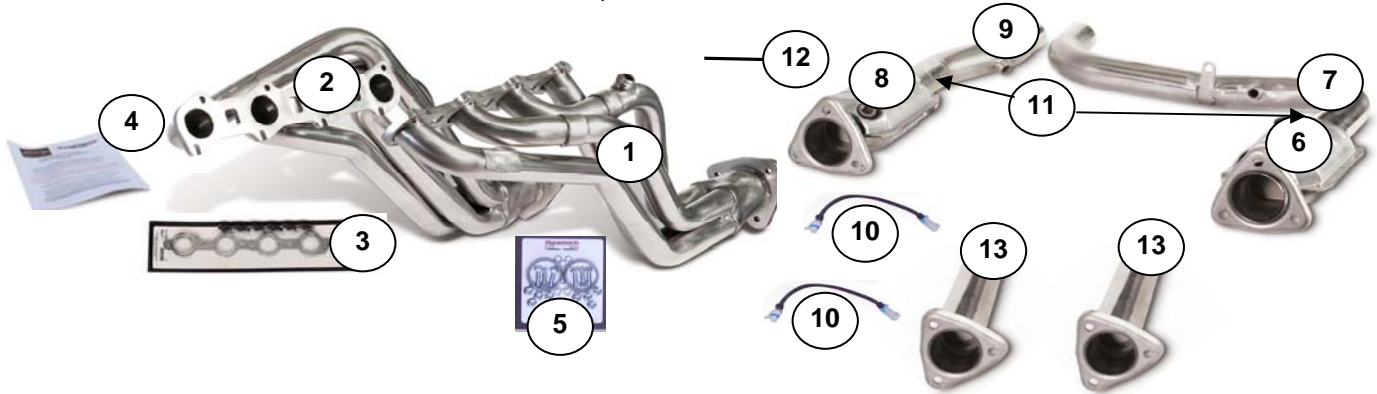

722-84210

Item#	Part#	Desc.	Qty
1	722-84211	HEADER, LEFT SIDE	1
2	722-84212	HEADER, RIGHT SIDE	1
3	794-90002	GASKET KIT	1
4	LIT1014	INSTRUCTIONS	1

722-84320 & 722-84330

5	794-00840	DONUT GASKET KIT 2.50	1
6	779-25010	CATALYTIC CON, LEFT SIDE	1
7	781-84211	LEFT INTERIM TUBE	1
8	779-25011	CATALYTIC CON, RIGHT SIDE	1
9	781-84212	RIGHT INTERIM TUBE	1
10	788-84220	O2 SENSOR EXT 18"	2
11	789-70250	2.5" BAND CLAMP	2
Not Shown	794-11208	CROSS OVER HANGER BRACKE	1
12	794-20950	FIR-TREE WIRE TIE	4
13	91-130250	CAT-DELETE TUBE	2