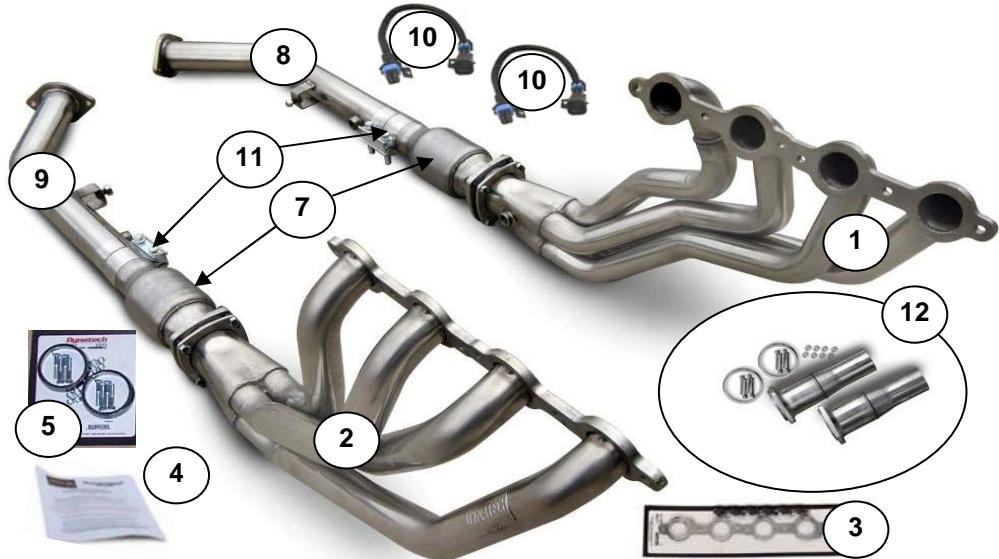

2004 Pontiac GTO 715-73410, 715-73420 & 715-73430

715-73410

Item#	Part#	Desc.	Qty
1	715-73411	HEADER, LEFT SIDE	1
2	715-73412	HEADER, RIGHT SIDE	1
3	794-30000	GASKET KIT	1
4	LIT889	INSTRUCTIONS	1

715-73420 & 715-73430

5	794-00842	DONUT GASKET KIT 3.0	1
Not Shown	794-00943	ACCESSORY KIT GTO 2004	1
7	779-30025	2.5" POWERCAT CONVERTER	2
8	781-73401	INTERIM TUBE, LEFT SIDE	1
9	781-73402	INTERIM TUBE, RIGHT SIDE	1
10	788-73230	O2 SENSOR EXTENSION 12"	2
11	789-70250	2.5" BAND CLAMP	2
4	LIT889	INSTRUCTIONS	1
12	791-09525	CAT-DELETE KIT	1

Complete "Cat Delete"
Kit