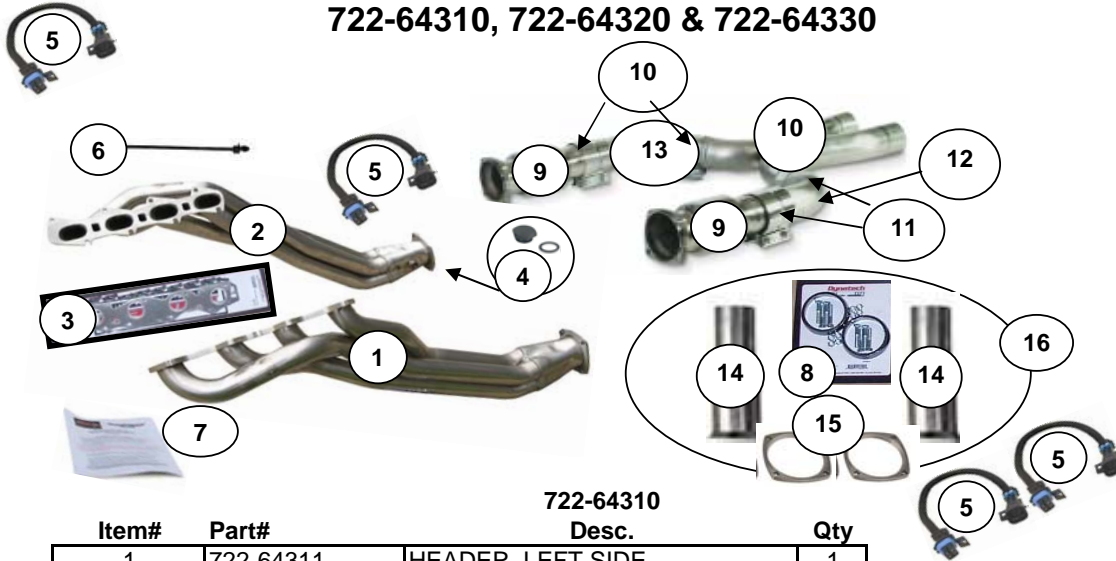

** Hardware for side-pipe connections or block off plates.

Individual components needed for a "Cat Delete" conversion

**2007-10 Shelby GT 500 Mustang
722-64310, 722-64320 & 722-64330**

Item#	Part#	Desc.	Qty
1	722-64311	HEADER, LEFT SIDE	1
2	722-64312	HEADER, RIGHT SIDE	1
3	64-5SET	GASKET KIT	1
4	785-10098	O2 SENSOR PLUG & WASHER	1
5	788-84220	O2 SENSOR EXTENSION 18"	2
6	794-20950	FIR-TREE WIRE TIE	2
7	LIT1005	INSTRUCTIONS	1