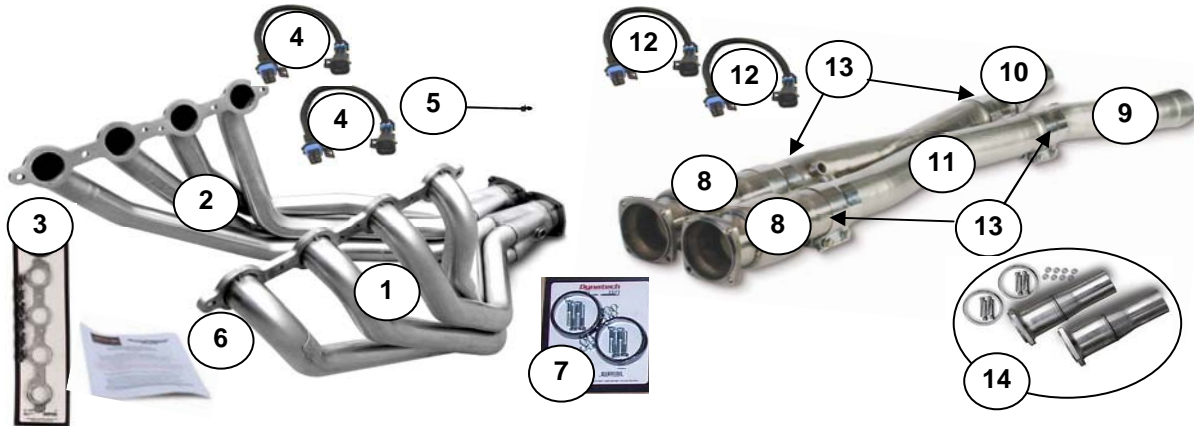

**2005 - 2010 C6 Z06 Corvette
715-63510, 715-63620 & 715-63630**

715-63510

Item#	Part#	Desc.	Qty
1	715-63511	HEADER, LEFT SIDE	1
2	715-63512	HEADER, RIGHT SIDE	1
3	794-30000	GASKET KIT	1
4	788-63531	O2 EXTENSION CABLE	2
Not Pictured	794-00843	C-6 MANUAL CLUTCH LINE K	1
5	794-20950	FIR-TREE WIRE TIE	2
6	LIT885	INSTRUCTIONS	1

715-63620 & 715-63630

7	794-00842	DONUT GASKET KIT 3.0	1
Not Pictured	794-63630	Z06 C6 HANGER BRACKET	1
8	779-30030	POWERCAT CONVERTER 3"	2
9	780-41926	LEFT INTERIM TUBE	1
10	780-51927	RIGHT INTERIM TUBE	1
11	780-51928	X-PIPE ASSY	1
12	788-63532	O2 EXTENSION CABLE	2
Not Pictured	789-00007	CLAMP, ADELL CUSHION .43	6
Not Pictured	789-00010	CLAMP, ADELL CUSHION .62	2
13	789-70300	3.00" BAND CLAMP	6
14	791-09530	CAT-DELETE KIT	1
5	794-20950	FIR-TREE WIRE TIE	2
6	LIT881	INSTRUCTIONS	1

Complete "Cat Delete"
Kit