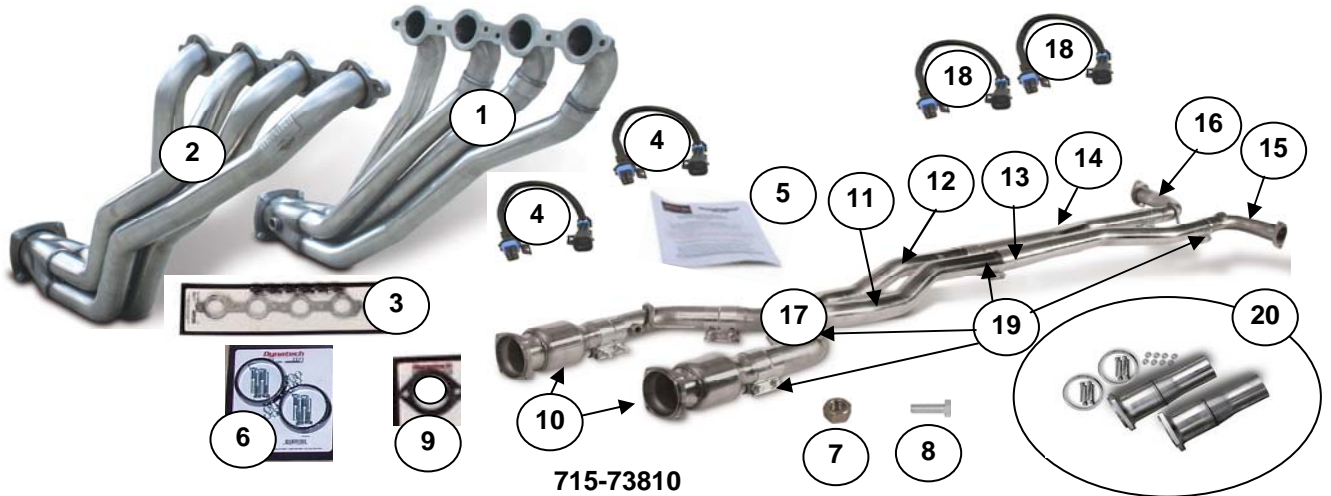

715-73810

Item#	Part#	Desc.	Qty
1	715-73811	HEADER, LEFT SIDE	1
2	715-73812	HEADER, RIGHT SIDE	1
3	794-30000	GASKET KIT	1
4	788-73830	O2 SENSOR EXTENSION 14"	2
5	LIT1016	INSTRUCTIONS	1

715-73820 & 715-73830

6	794-00842	DONUT GASKET KIT 3.0	1
7	794-00119	10MM SERATED FLANGE NUTS	4
8	60-00236	BOLT 10M X 1.5 X 35MM	4
9	69-20812	GASKET, REAR TAIL PIPE	2
10	779-30025	2.50" POWERCAT CONVERTER	2
11	781-73831	INTERIM TUBE LEFT FRONT	1
12	781-73832	INTERIM TUBE RIGHT FRONT	1
13	781-73835	INTERIM TUBE, LEFT REAR	1
14	781-73836	INTERIM TUBE, RIGHT REAR	1
15	781-73833	MUFFLER INLET TUBE, LEFT	1
16	781-73834	MUFFLER INLET TUBE, RIGHT	1
17	781-73837	X-PIPE	1
18	788-73730	O2 SENSOR EXTENSION 14"	2
19	789-70250	2.5" BAND CLAMP	8
5	LIT1016	INSTRUCTIONS	1
20	791-09525	CAT-DELETE KIT	1

Complete "Cat Delete"
Kit