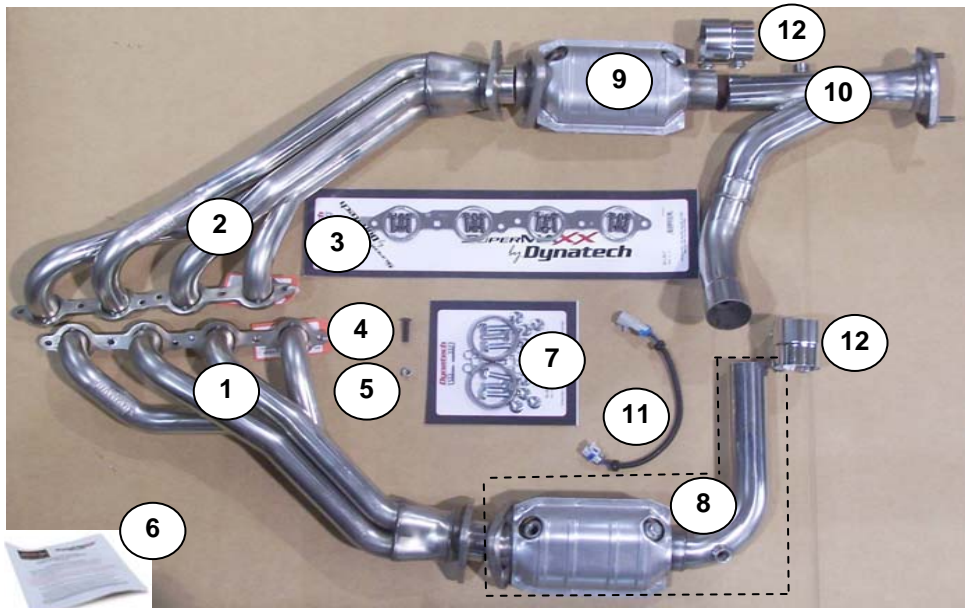

6.2 Liter

2007-2010 GM Truck & SUV 715-14110, 715-14220 & 715-14230

2011-2012 GM Truck & SUV 715-14110, 715-14620 & 715-14630