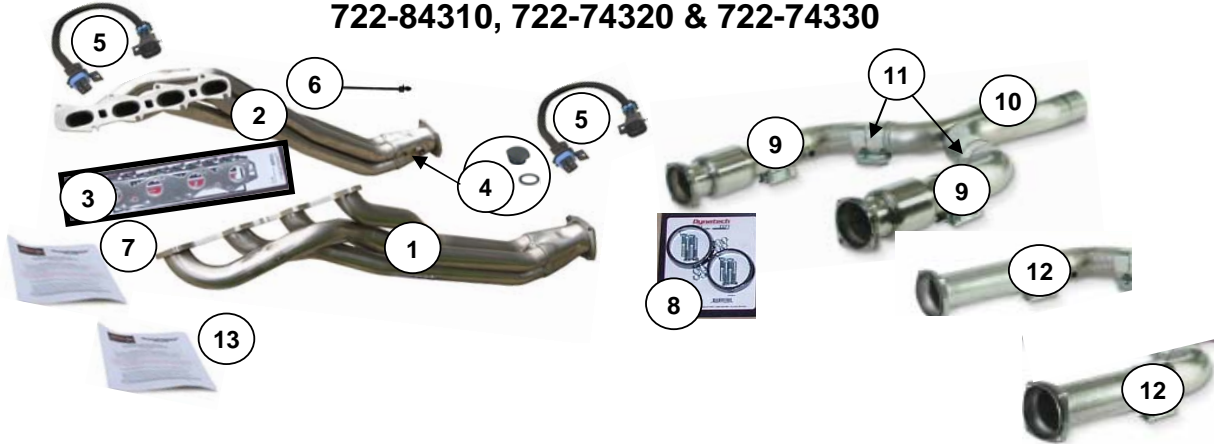

**2011-13 Shelby GT 500 Mustang
722-84310, 722-74320 & 722-74330**

722-84310

Item#	Part#	Desc.	Qty
1	722-64311	HEADER, LEFT SIDE	1
2	722-64312	HEADER, RIGHT SIDE	1
3	64-5SET	GASKET KIT	1
4	785-10098	O2 SENSOR PLUG & WASHER	1
5	788-74310	O2 SENSOR EXTENSION	2
6	794-20950	FIR-TREE WIRE TIE	2
7	LIT1005	INSTRUCTIONS	1

722-74320 & 722-74330

8	794-00842	DONUT GASKET KIT 3.0	1
9	0000246	POWERCAT ASSY	2
10	0000243	X-PIPE	1
11	789-70300	3.00" BAND CLAMP	2
12	78174330	CAT-DELETE TUBE	2
13	LIT1023	INSTRUCTIONS	1

Individual components
needed for a "Cat Delete"
conversion