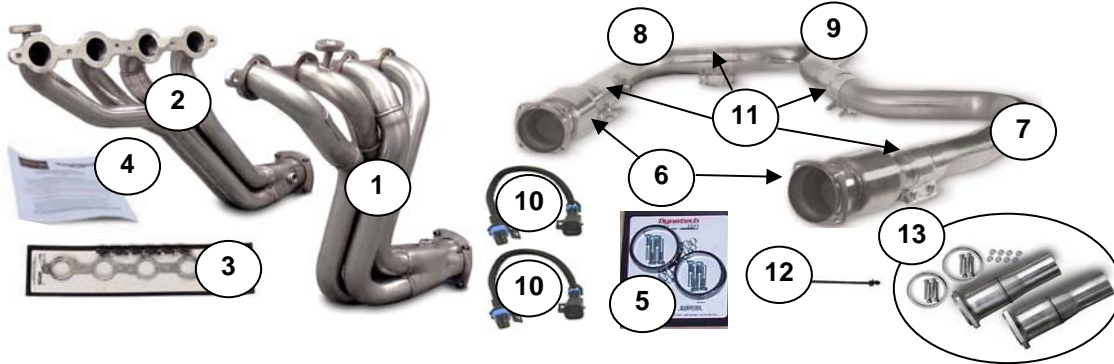

715-73210 & 715-73310

Item#	Part#	Desc.	Qty
1 **	715-73211	HEADER, LEFT SIDE (98-99)	1
1 ****	715-73311	HEADER, LEFT SIDE, (00-02)	1
2	715-73212	HEADER, RIGHT SIDE (98-02)	1
3	794-30002	GASKET KIT	1
4	LIT994	INSTRUCTIONS	1

** EGR / AIR fitting is on the first (front) tube

**** EGR / AIR fitting is on 2nd tube back from front

715-73220 & 715-73230

5	794-00842	DONUT GASKET KIT 3.0	1
6	779-30025	2.50" POWERCAT CONVERTER	2
7	780-21953	LEFT SIDE INTERIM TUBE	1
8	780-21952	RIGHT SIDE INTERIM TUBE	1
9	780-21951	Y-PIPE	1
10	788-73230	O2 SENSOR EXTENSION 12"	2
11	789-70250	2.5" BAND CLAMP	4
12	794-20950	FIR-TREE WIRE TIE	4
13	791-09525	CAT-DELETE KIT	1
4	LIT994	INSTRUCTIONS	1

Complete "Cat Delete"
Kit