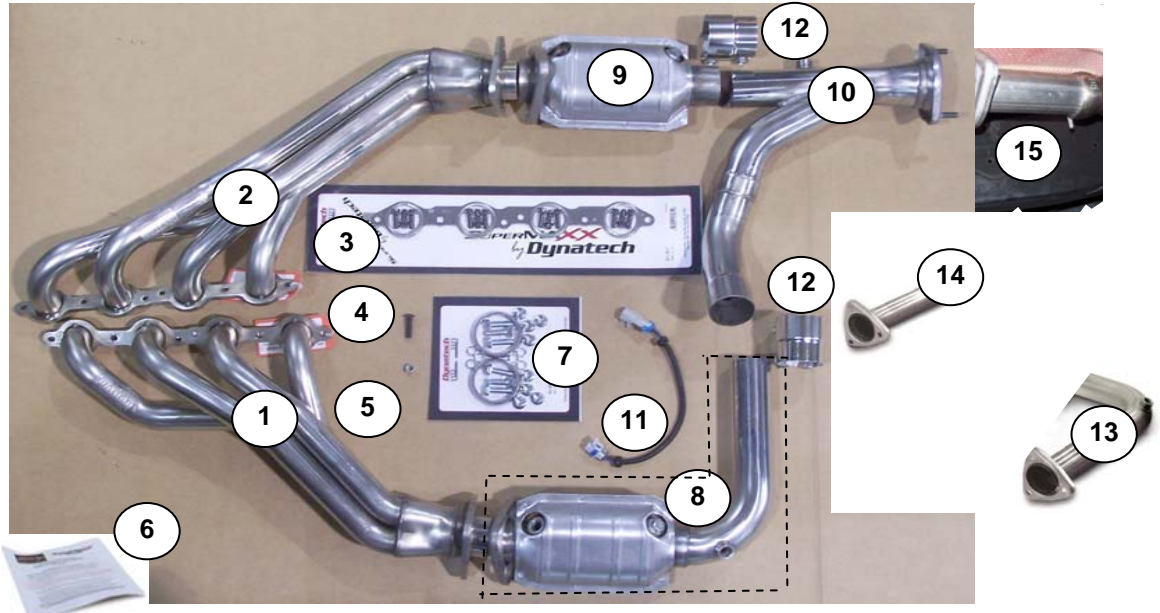

715-14110

Item#	Part#	Desc.	Qty
1	715-14111	HEADER, LEFT SIDE	1
2	715-14112	HEADER, RIGHT SIDE	1
3	794-30000	GASKET KIT	1
4	794-00234	BOLT BUTTON SOC CAP SCRE	1
5	794-00235	NUT/TRI LOCK NUT 3/8-15	1
6	LIT1006	INSTRUCTIONS	1

715-14120 & 715-14130 (07-08 Models)

7	794-00841	DONUT GASKET KIT 2.5 TRU	1
8	780-14135	CROSS OVER WITH CAT	1
9	779-25013	CATALYTIC CON. RIGHT SIDE	1
10	780-14132	"Y" PIPE	1
11	788-73830	O2 SENSOR EXTENSION 14"	1
12	789-70250	2.5" BAND CLAMP	2
13	81-141350C	NON CAT CROSS OVER	1
14	91-110250	NON CAT R.SIDE W/BUNG	1
6	LIT1006	INSTRUCTIONS	1

715-14420 & 715-14430 (09 & 10 Models)

15	781-14130	ADD THIS EXTENSION	1

NOTE!!!!

FOR 2009 & 2010 MODELS EVERYTHING IS EXACTLY THE SAME EXCEPT YOU MUST ADD ONE EACH OF PART# 781-14130 THIS IS THE EXTENSION NEEDED TO CONNECT TO THE 09-10 STYLE MUFFLER