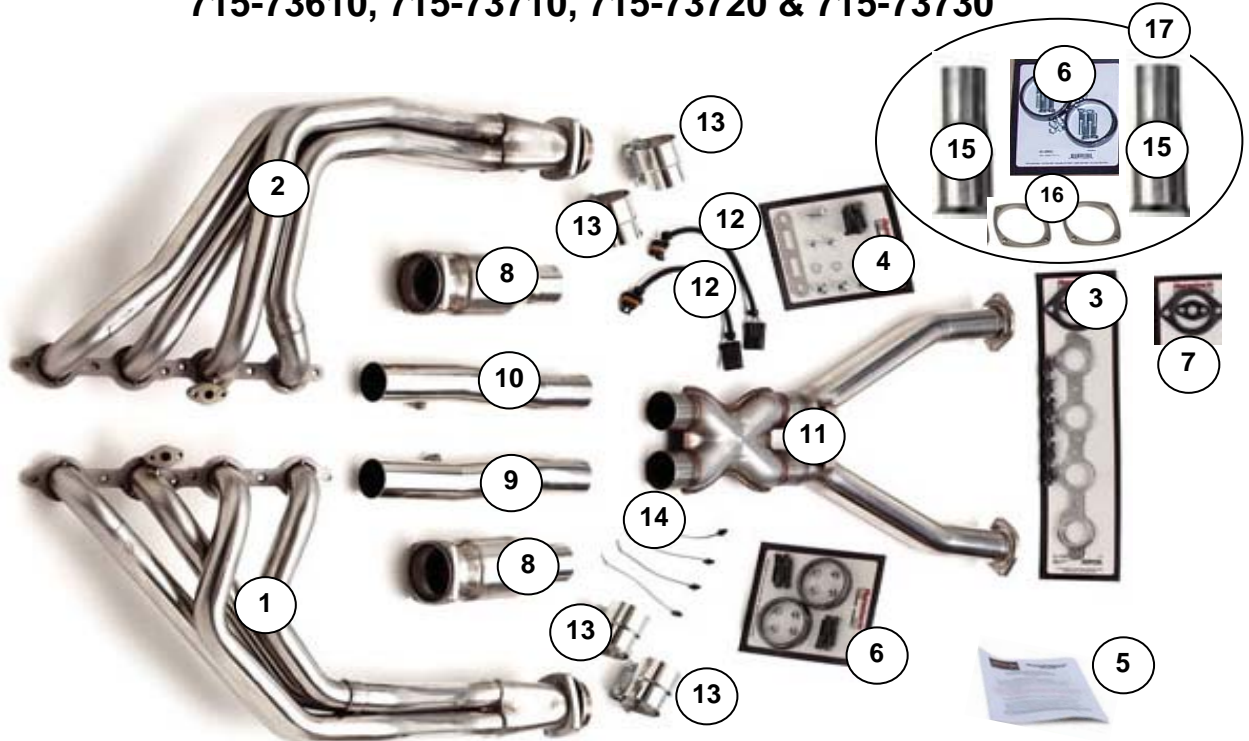

1997 - 2003 C5 Corvette
715-73610, 715-73710, 715-73720 & 715-73730

715-73610 (97-00)

Item#	Part#	Desc.	Qty
1	715-73711	HEADER, LEFT SIDE (97-00)	1
2	715-73612	HEADER, RIGHT SIDE	1
3	794-30003	GASKET KIT	1
4	794-00942	ACCESSORY KIT C-5 CORVET	1
5	LIT991	INSTRUCTIONS	1

715-73710 (01-03)

1	715-73711	HEADER, LEFT SIDE (01-03)	1
2	715-73712	HEADER, RIGHT SIDE	1
3	794-30003	GASKET KIT	1
4	794-00942	ACCESSORY KIT C-5 CORVET	1
5	LIT991	INSTRUCTIONS	1
12	788-73730	O2 SENSOR EXTENSION 14"	2

715-73720 & 715-73730

6	794-00842	DONUT GASKET KIT 3.0	1
7	69-20810	C-5 X-PIPE REAR GASKET	2
8	779-30025	2.50" POWERCAT CONVERTER	2
9	780-21926	LEFT INTERIM TUBE	1
10	780-21927	RIGHT INTERIM TUBE	1
11	780-21928	X-PIPE ASSY	1
12	788-73730	O2 SENSOR EXTENSION 14"	2
13	789-70250	2.5" BAND CLAMP	4
14	794-20950	FIR-TREE WIRE TIE	4
15	91-095250	CAT-DELETE TUBE	2
16	796-30801	4 BOLT CLAMPING FLANGE	2
17	791-09525 ***	CAT-DELETE KIT	1
5	LIT991	INSTRUCTIONS	1

*** Complete kit of everything hilghted yellow