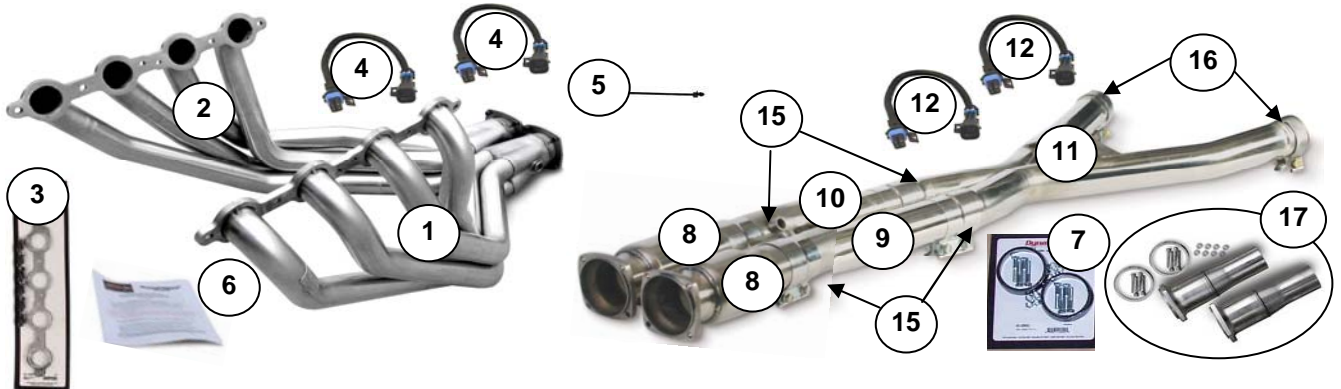

715-63510

Item#	Part#	Desc.	Qty
1	715-63511	HEADER, LEFT SIDE	1
2	715-63512	HEADER, RIGHT SIDE	1
3	794-30000	GASKET KIT	1
4	788-63531	O2 EXTENSION CABLE	2
Not Pictured	794-00843	C-6 MANUAL CLUTCH LINE KIT	1
5	794-20950	FIR-TREE WIRE TIE	2
6	LIT885	INSTRUCTIONS	1

715-63520 & 715-63530

7	794-00842	DONUT GASKET KIT 3.0	1
8	779-30025	2.50" POWERCAT CONVERTER	2
9	780-31926	LEFT INTERIM TUBE	1
10	780-31927	RIGHT INTERIM TUBE	1
11	780-31928	X-PIPE	1
12	788-63532	O2 EXTENSION CABLE	2
Not Pictured	789-00007	CLAMP, ADELL CUSHION .43	6
Not Pictured	789-00010	CLAMP, ADELL CUSHION .62	2
15	789-70250	2.5" BAND CLAMP	4
5	794-20950	FIR-TREE WIRE TIE	2
16	789-60250	CLAMP SINGLE BOLT 2.5" 1	2
17	791-09525	CAT-DELETE KIT	1
6	LIT885	INSTRUCTIONS	1