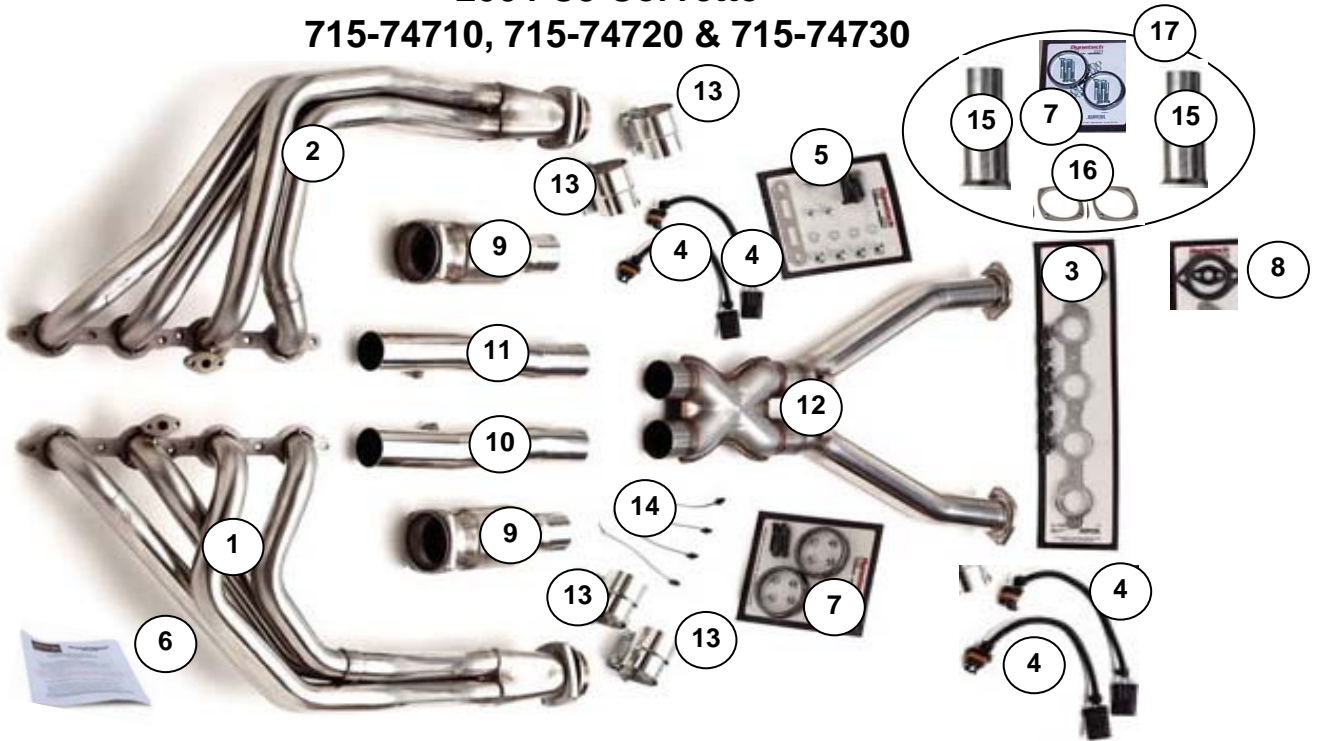

**2004 C5 Corvette
715-74710, 715-74720 & 715-74730**

715-74710

Item#	Part#	Desc.	Qty
1	715-73711	HEADER, LEFT SIDE	1
2	715-73712	HEADER, RIGHT SIDE	1
3	794-30003	GASKET KIT	1
4	788-73830	O2 SENSOR EXTENSION 14"	2
5	794-00942	ACCESSORY KIT C-5 CORVET	1
6	LIT991	INSTRUCTIONS	1

715-74720 & 715-74730

7	794-00842	DONUT GASKET KIT 3.0	1
8	69-20810	C-5 X-PIPE REAR GASKET	2
9	779-30025	2.5" POWERCAT CONVERTER	2
10	780-21926	LEFT INTERIM TUBE	1
11	780-21927	RIGHT INTERIM TUBE	1
12	780-21928	X-PIPE ASSY	1
4	788-73830	O2 SENSOR EXTENSION 14"	2
13	789-70250	2.5" BAND CLAMP	4
14	794-20950	FIR-TREE WIRE TIE	4
15	91-095250	CAT-DELETE TUBE	2
16	796-30801	4 BOLT CLAMPING FLANGE	2
17	791-09525 ***	CAT-DELETE KIT	1
6	LIT991	INSTRUCTIONS	1

Complete kit of everything hilghted yellow